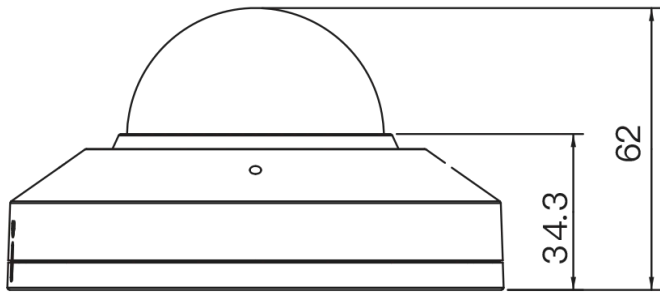

DIMENSIONS