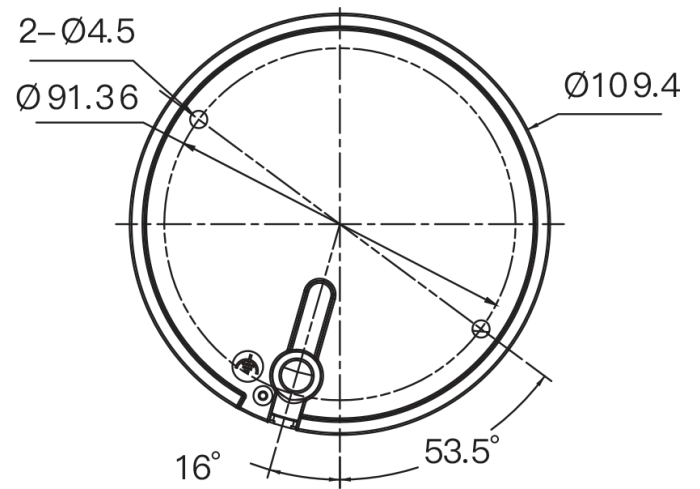

MAIN FEATURES

- DM-340WIPSN-28 4MP WiFi Fixed Lens Dome Camera with IR LED and DDA1 Analytics
- Sensor: 1/2.7" CMOS
- Resolution: 2560×1440 25/30FPS (4MP)
- Lens: 2.8mm (110°)
- True Day&Night – ICR
- Illumination: 10m (2 High-Power IR LEDs)
- Compression: H.265+ / H.264+ / H.265 / H.264 / MJPEG
- Quantum IoT Nano agent by Check Point™
- General Analytics: Camera Tampering, Item Monitoring
- Human & Vehicle Recognition: Sterile Area, Line Crossing, Area Entry, Area Exit
- True WDR (120dB), BLC, HLC, ROI
- SD Card: Event/Schedule Record (Up to 256GB)
- Built-in Microphone + Audio input
- ONVIF: Profile M/T/S/G
- Weight: ~280g
- Power: DC12V/~300mA

Lens	
Lens (Field of View)	2.8mm (110°)
Iris	Fixed Iris
Lens Mount	M12 Mount
Detect	55m(180ft)
Recognize	11m(39ft)
Identify	5.5m(18ft)

Network	
User Access	Supports simultaneous monitoring of up to 6 users with multi-stream real-time transmission
Network Protocol	IPv4, IPv6, TCP, UDP, DHCP, NTP, DDNS, SNMP, 802.1X, RTSP, RTMP, Multicast, UPnP, Email, FTP, HTTPS, QoS, P2P, HTTP POST, Auto Report, WiFi
Remote Monitoring	IE Browsing (Plug-In required), Chrome/Edge/Safari/Firefox plug-in free browsing, Ossia VMS Software, Provision Cam2 Mobile App *P2P WEB connection always requires Plugin
Ethernet	100Mbps
ONVIF	Profile M/T/S/G

Housing	
PoE	No
Illumination	10m (2 High-Power IR LEDs)
Power Supply	DC12V/~300mA
Protection Rate	N/A
Work Environment	-30°C~60°C, 10%~90% Humidity
Bracket	3-Axis Bracket
Dimensions	Ø109.4mm ×62mm
Weight (gross)	~280g
Hard Reset Button	Yes

DIMENSIONS

ACCESSORIES